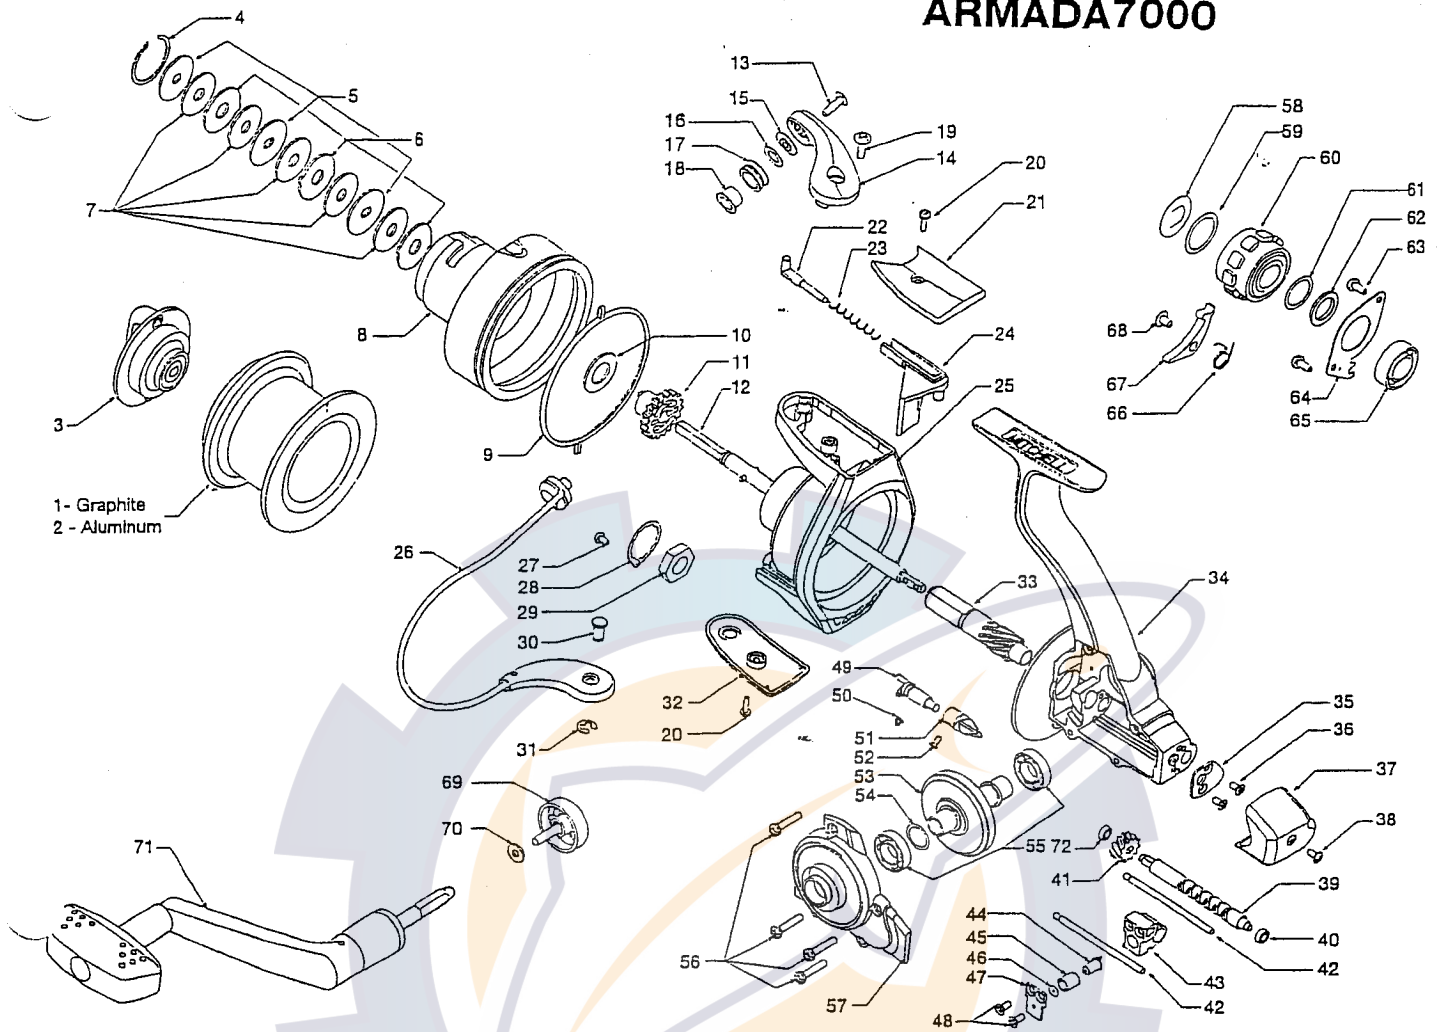

ARMADA7000

ITEM	PART#	DESCRIPTION	ITEM	PART#	DESCRIPTION	ITEM	PART#	DESCRIPTION
1	1094995	SPOOL GRAPHITE	25	1095028	ROTOR	49	1088505	ANTI-REVERSE STEM
2	1094996	SPOOL ALUM	26	1096888	BAIL WIRE ASSY	50	9181439	ANTI-REVERSE SPRING
3	1094998	DRAG KNOB	27	9085059	ROTOR LOCK SCREW	51	1095036	ANTI-REVERSE BUTTON
4	9088967	RETAINING RING	28	1089807	ROTOR NUT LOCKER	52	9182153	SCREW
5	9088968	KEYED DRAG WASHER	29	9086760	ROTOR NUT	53	1088501	DRIVE GEAR
6	9088969	EARED DRAG WASHER	30	1089814	BRACKET SHAFT	54	9083211	SHIM WASHER
7	9088970	DRAG WASHER	31	1089815	LOCKING RING	55	9082931	BALL BEARING
8	1095020	SPOOL HOLDER	32	1095030	ROTOR ARM COVER	56	9084604	COVER PLATE SCREW
9	1088636	SPOOL GASKET	33	1088502	PINION	57	1095038	COVER PLATE
10	9181562	FIBER WASHER	34	1095032	BODY	58	9181551	FIX WASHER
11	1089809	CLICK RATCHET	35	1088500	WORM SHAFT STOPPER	59	9181859	TEFLON WASHER
12	1095021	MAIN SHAFT	36	1089818	SCREW	60	1095039	RATCHET
13	9086761	LINE ROLLER SCREW	37	1095034	REAR COVER	61	9181555	TEFLON WASHER
14	1095024	ARM LEVER	38	1089819	REAR COVER SCREW	62	9181556	SPACER
15	9086768	LINE ROLLER COVER	39	1088498	WORM SHAFT	63	9086802	BEARING COVER SCREW
16	9086677	LINE ROLLER WASHER	40	9182473	WORM SHAFT BUSHING	64	1088503	BEARING RETAINER/COVER
17	9086667	LINE ROLLER	41	1088499	WORM SHAFT PINION	65	9086742	BALL BEARING
18	9086678	LINE ROLLER BUSHING	42	1091599	OSCILLATING SLIDER GUIDE	66	9181445	ANTI-REVERSE PAWL SPRING
19	9084293	ARM LEVER SCREW	43	1088494	OSCILLATING SLIDER	67	9181561	ANTI-REVERSE PAWL
20	9085054	ROTOR COVER SCREW	44	1088495	OSCILLATING PAWL	68	9181578	SCREW
21	1095026	BAIL ARM COVER	45	1088496	OSCILLATING PAWL BUSHING	69	1095041	HANDLE SCREW
22	1089804	BAIL TRIP PISTON	46	9088956	PAWL WASHER	70	9085083	HANDLE WASHER
23	96717	BAIL SPRING	47	1088497	SLIDER COVER	71	1095043	HANDLE
24	99802	BAIL TRIP LEVER	48	9088024	SLIDER SCREW	72	1089172	WORM SHAFT BUSHING